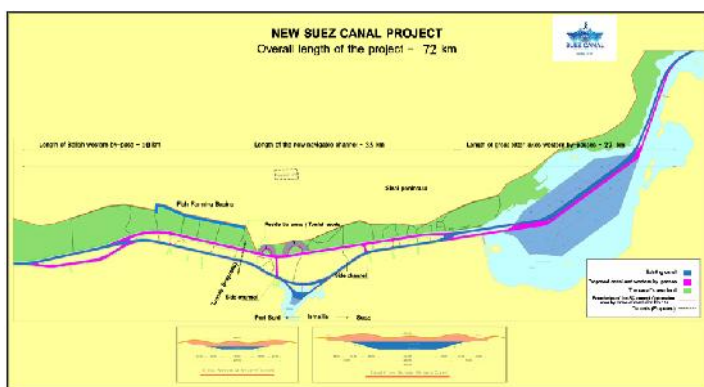

Suez Canal Transit Guide

Prepared By
Sphinx Shipping Agency - egypt

Convoy Guidelines

Two convoys transit the Canal daily, one southbound and one north bound

Northbound Convoy "Port Suez" :

-
-
-
-
-
-
-
-